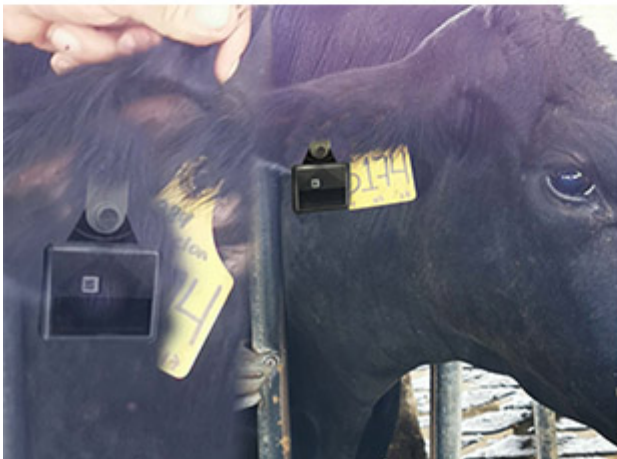

119.00 EUR

incl. 19% VAT, plus [shipping](#)

- LoRaWAN !

Support:  [Manual](#) |  [Development](#)

The LT-10 is a LoRaWAN solar ear tag GPS tracker designed for range animals use. The high performance solar cell can last for many years of regular use*. The LT-10 design is compact and durable. It allows you to track and manage the animals over long distances with low cost.

Features:

- - Supported LoRa® frequencies: US 915 MHz / AS 923 MHz / EU 868 MHz
- - High performance solar cell
- - High sensitivity GNSS
- - Configurable by iOS and Android APP
- - Built-in 3-axis accelerometer for motion detection
- - 1 Red LED indicator
- - 1 Hall switch
- - Periodic report
- - Low battery alert
- - IPX7 water-resistant
- - Dimension: 60*50*14mm, 35g Weight